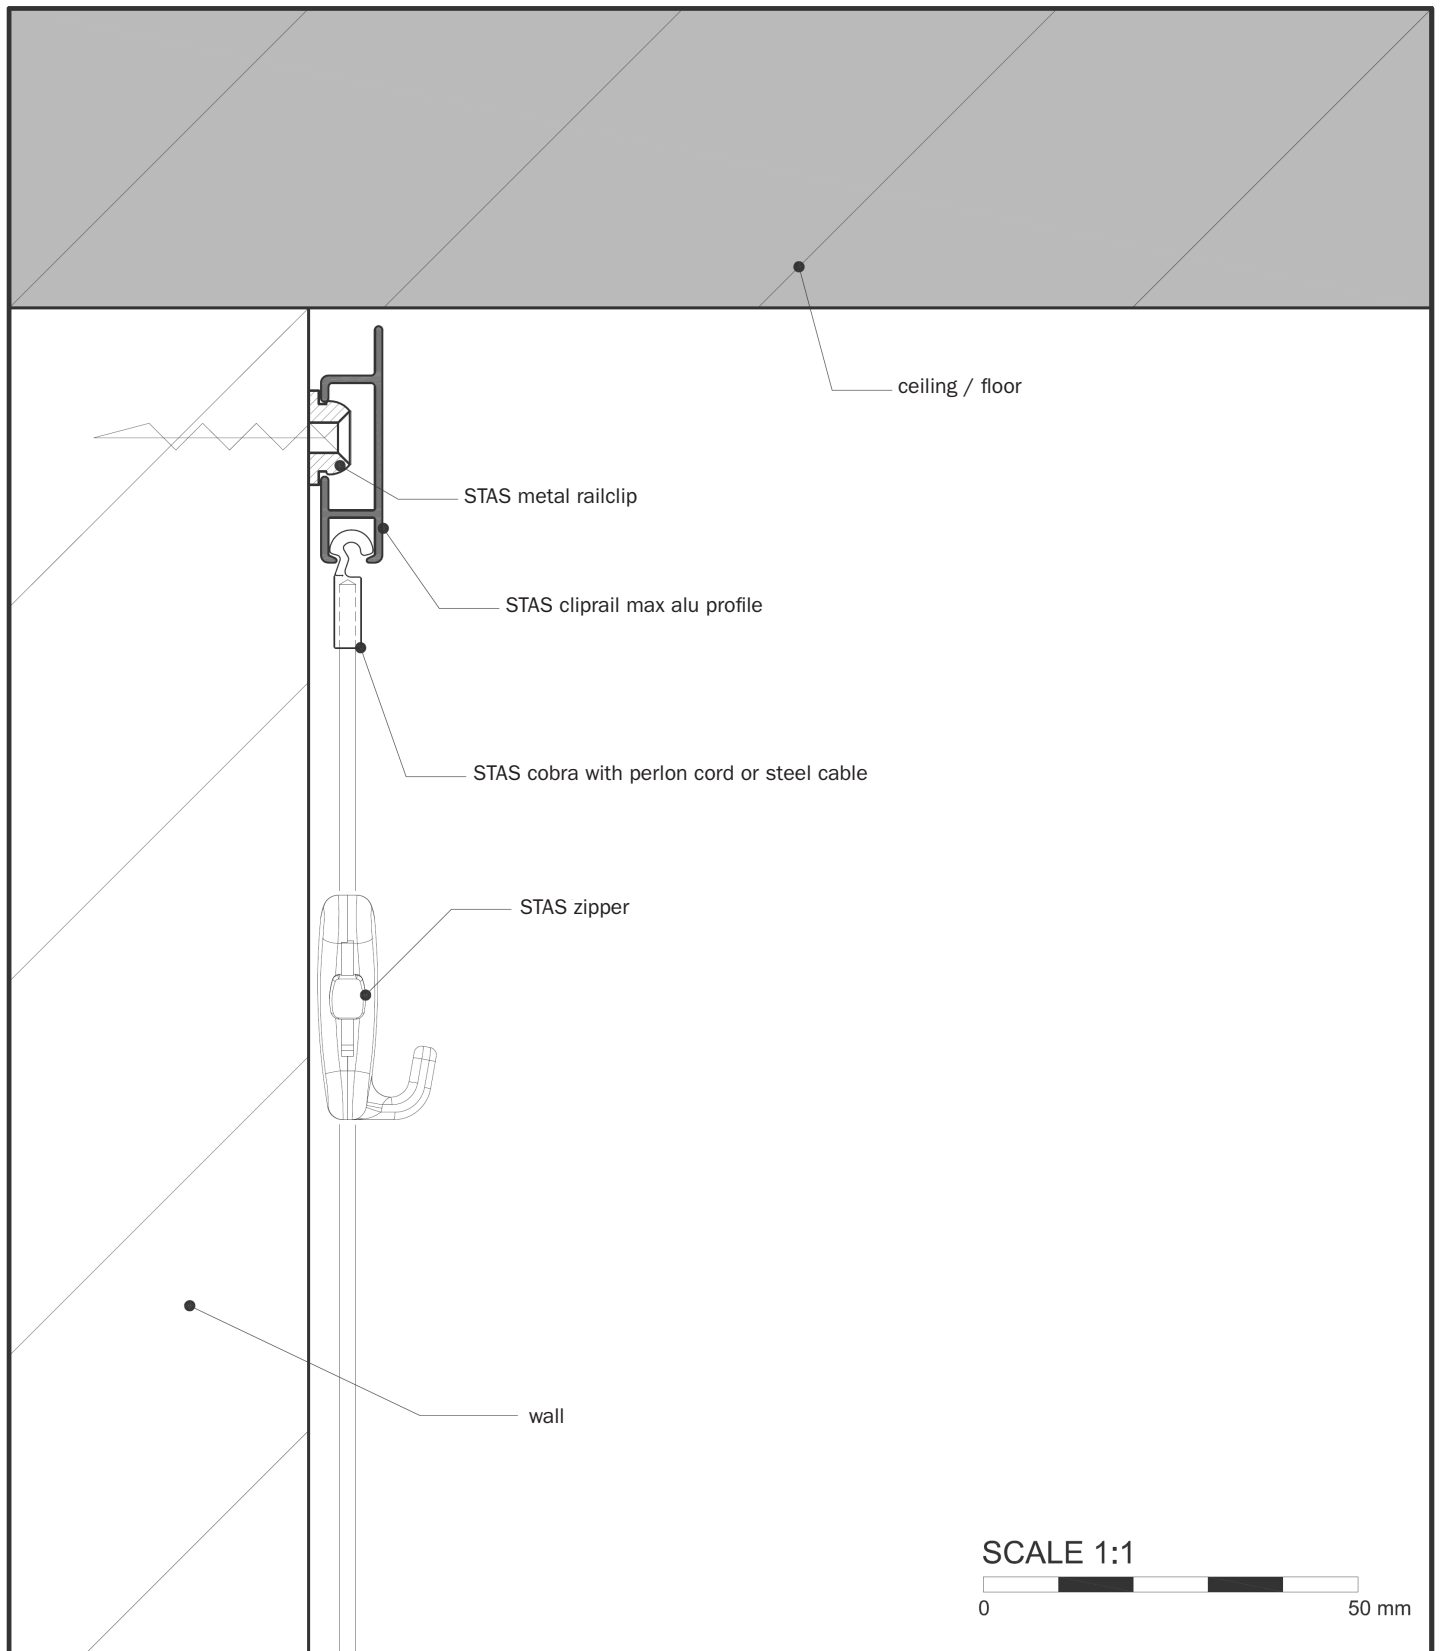

# STAS cliprail max picture hanging systems

## features:

- aluminium rail
- dimensions 8,2 x 32 mm
- capable of carrying loads up to 25 kg per meter

## options:

- hooks and cords are available in various lengths, transparent or steel cable
- standard colour rail; RAL 9010 (white) or natural aluminium. Other colours and finishing on request
- butts up to the ceiling to create a neat joint